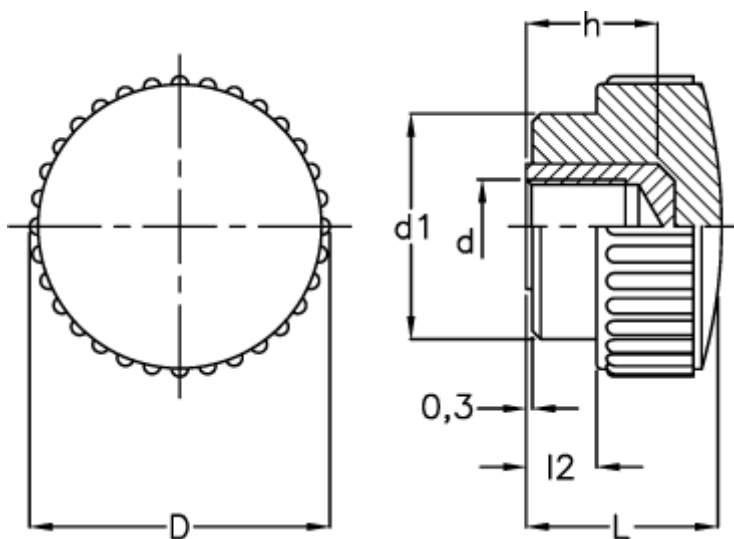

Data Sheet

Article number: 2302002201

Description: E+G Knurled grip knob
B.193/18 B-M5

Measures

| | |
|----|---------|
| D | = 18 |
| d1 | = 13 |
| d | 6H = M5 |
| h | = 5 |
| L | = 12 |
| l2 | = 3 |